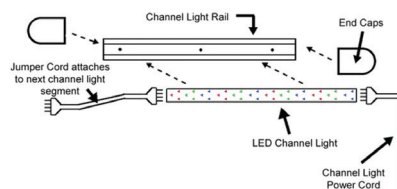

050-XXXX

VERSA-BRYTE LEDS

Innovative Lighting's completely reworked Versa-Bryte is brighter and suits more applications than ever before.

PHYSICAL CHARACTERISTICS

- Size: .96" W x .44" D
- 9 LEDs every 3 inches
- Can be Cut about every 3 inches
- Channel 1.95" W x .59" D
- Mounting Hole Diameter 0.22"
- Mounting Channel (standard order) PVC Available in White or Black
- Aluminum Mounting Channel available (bulk only) in White, Tan, Brown, or Dark Brown
- End Caps and Crown Caps Available in All Colors

CONNECTORS

- 2 Extension Cords Available in Lengths of 3', 6', 12', and 24'
- Automotive Power Cord Available 8" and 4' Long

PRODUCT DIAGRAMS

Dense White LED circuits point toward the power supply

	Original	New
6"	33.3 lm	60 lm

Length	Current
1'	0.2A
2'	0.3A
4'	0.7A
8'	1.3A
10'	1.5A
15'	2.0A
20'	2.6A
25'	3.0A
30'	3.3A
40'	3.8A
50'	4.0A

12V Input