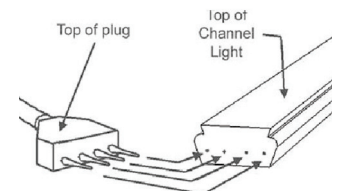

050-XXXX

VERSA-BRYTE LEDS

Innovative Lighting's completely reworked Versa-Bryte is brighter and suits more applications than ever before.

PHYSICAL CHARACTERISTICS

- Size: .96" W x .44" D
- 9 LEDs every 3 inches
- Can be Cut about every 3 inches
- Channel 1.95" W x .59" D
- Mounting Hole Diameter 0.22"
- Mounting Channel (standard order) PVC Available in White or Black
- Aluminum Mounting Channel available (bulk only) in White, Tan, Brown, or Dark Brown
- End Caps and Crown Caps Available in All Colors

CONNECTORS

- 2 Extension Cords Available in Lengths of 3', 6', 12', and 24'
- Automotive Power Cord Available 8" and 4' Long

PRODUCT DIAGRAMS

Dense White LED circuits point toward the power supply

	Original	New
6"	33.3 lm	60 lm