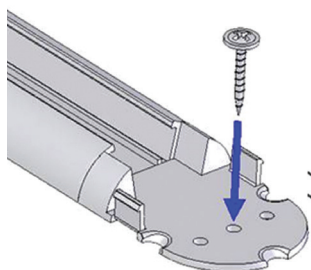

050-XXXX

VERSA-BRYTE LEDS

Innovative Lighting's completely reworked Versa-Bryte is brighter and suits more applications than ever before.

PHYSICAL CHARACTERISTICS

- Size: .96" W x .44" D
- 9 LEDs every 3 inches
- Can be Cut about every 3 inches
- Channel 1.95" W x .59" D
- Mounting Hole Diameter 0.22"
- Mounting Channel (standard order) PVC Available in White or Black
- Aluminum Mounting Channel available (bulk only) in White, Tan, Brown, or Dark Brown
- End Caps and Crown Caps Available in All Colors

CONNECTORS

- 2 Extension Cords Available in Lengths of 3', 6', 12', and 24'
- Automotive Power Cord Available 8" and 4' Long

PRODUCT DIAGRAMS

Dense White LED circuits point toward the power supply

	Original	New
6"	33.3 lm	60 lm