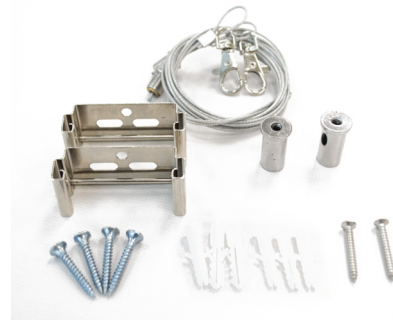

## 4' LED VAPORTIGHT FIXTURE

IP65 Rated Waterproof LED Vapor Tight fixture provides LED brightness and efficiency in the harshest of environments.

Perfect for car washes, walk-in coolers, stairwells, airports, tunnels, maintenance areas, parking garages and more.

Mounting hardware is included with the LED Vapor Tight Fixture.

Part Number	Size	Wattage	Color	Lens	Life (Hours)	Wty (Yrs)	Lumens	Ballast	Certifications
U-TP4FT45WNA	4'	45W	5000K	Frosted	50,000	5	5400	N	UL/DLC