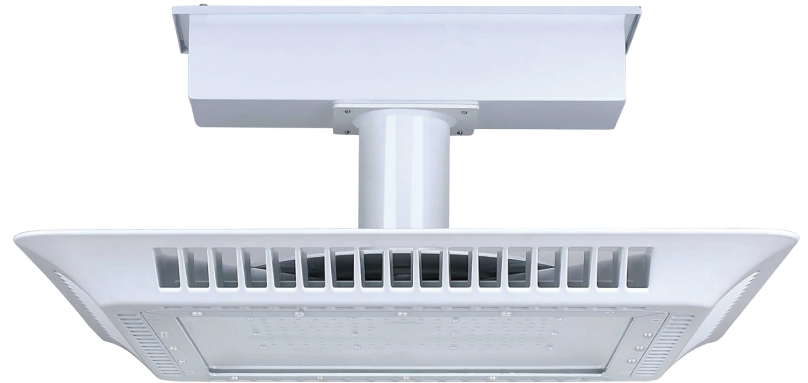

Die cast aluminum design, optimized optics, Lumileds LEDs, and a high efficiency driver ensure outstanding performance and long fixture life for the Innovative Lighting LED Canopy Light.

An easy to install retrofit for gas station or similar canopies, the LED Canopy Light will put you on the fast track to energy savings - up to 70% over metal halide bulbs.

Part Number	Equivalent	Wattage	Color	Lens	Life (Hours)	Wty (Yrs)	Lumens	Ballast	Std Pack	Certifications
U-WSDGSL15W27	400W mH	150W	5000K	Clear	50,000	5	17800	N	1	UL/DLC