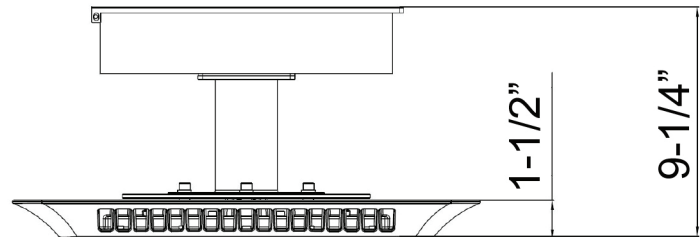

Die cast aluminum design, optimized optics, Lumileds LEDs, and a high efficiency driver ensure outstanding performance and long fixture life for the Innovative Lighting LED Canopy Light.

An easy to install retrofit for gas station or similar canopies, the LED Canopy Light will put you on the fast track to energy savings - up to 70% over metal halide bulbs.