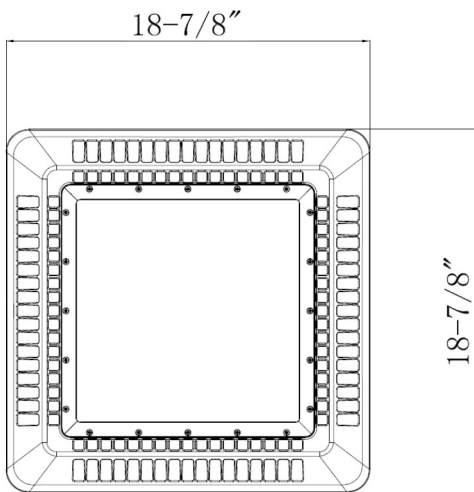

Die cast aluminum design, optimized optics, Lumileds LEDs, and a high efficiency driver ensure outstanding performance and long fixture life for the Innovative Lighting LED Canopy Light.

An easy to install retrofit for gas station or similar canopies, the LED Canopy Light will put you on the fast track to energy savings - up to 70% over metal halide bulbs.

Part Number	Equivalent	Wattage	Color	Lens	Life (Hours)	Wty (Yrs)	Lumens	Ballast	Std Pack	Certifications
U-WSDGSL15W27	400W mH	150W	5000K	Clear	50,000	5	17800	N	1	UL/DLC