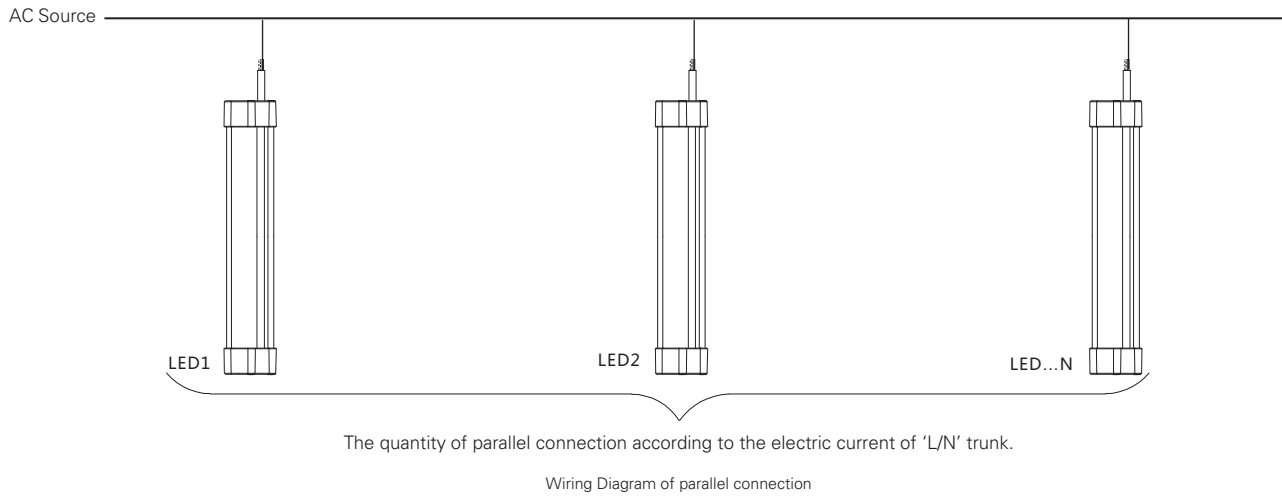

MOUNTING OPTIONS

Standard & NSF Version