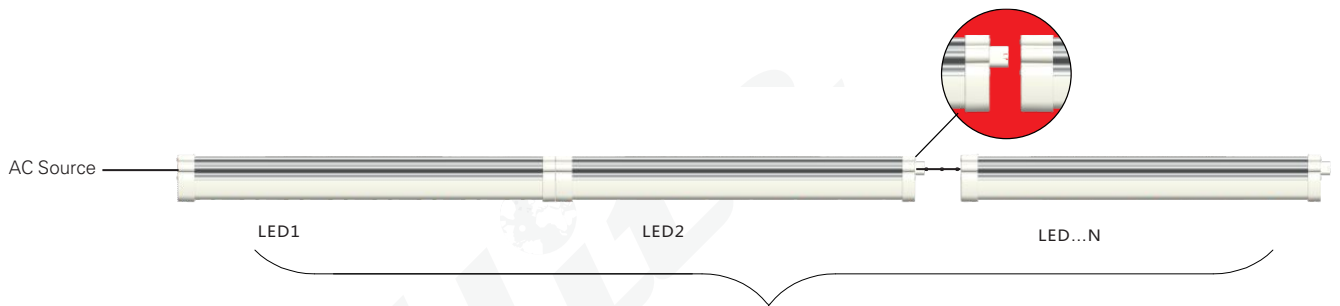

MOUNTING OPTIONS

Standard & NSF Version

Seamless

- 120 volt AC - 8 fixtures can be connected in sequence
- 277 volt AC - 22 fixtures can be connected in sequence

Daisy Chain

- 120 volt AC - 8 fixtures can be connected in sequence
- 277 volt AC - 22 fixtures can be connected in sequence